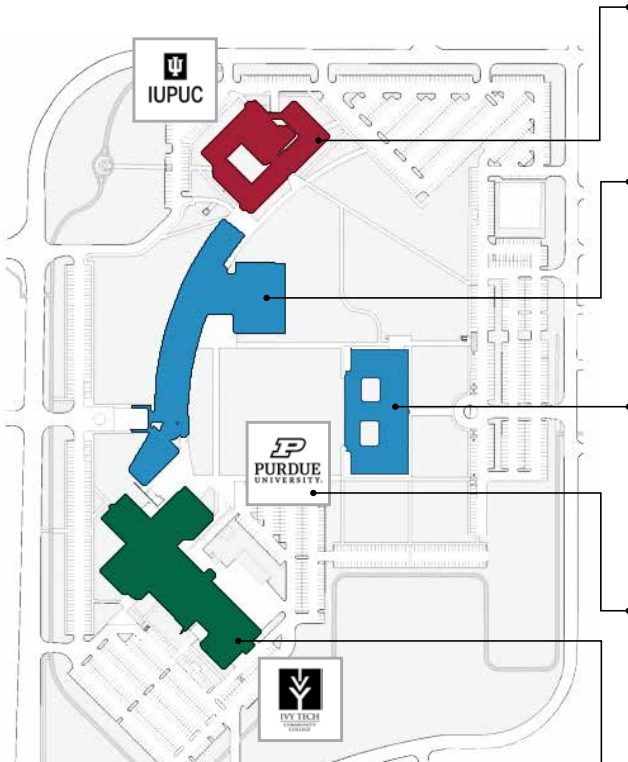

■ **Ivy Tech**
 Certificate / Associate Degree

▼ **Purdue Polytechnic**
 Certificate / Bachelor's Degree

● **IUPUC**
 Bachelor's Degree / Master's Degree

AirPark Columbus College Campus

On the AirPark Campus, many certificates and degrees can be built on one another across the three institutions. Associates Degrees offered at Ivy Tech often transfer to Bachelor Degree programs at Purdue Polytechnic and IUPUC in the same concentration. This can save time and money!

Three of Indiana's leading educational institutions are on one convenient campus.

Student Housing options are available. [Click here.](#) 

AirPark Columbus College Campus

Pursuing a post-secondary Degree or Career Certification is more convenient than ever by having Indiana's leading institutions together on a beautiful, easily accessible shared campus.